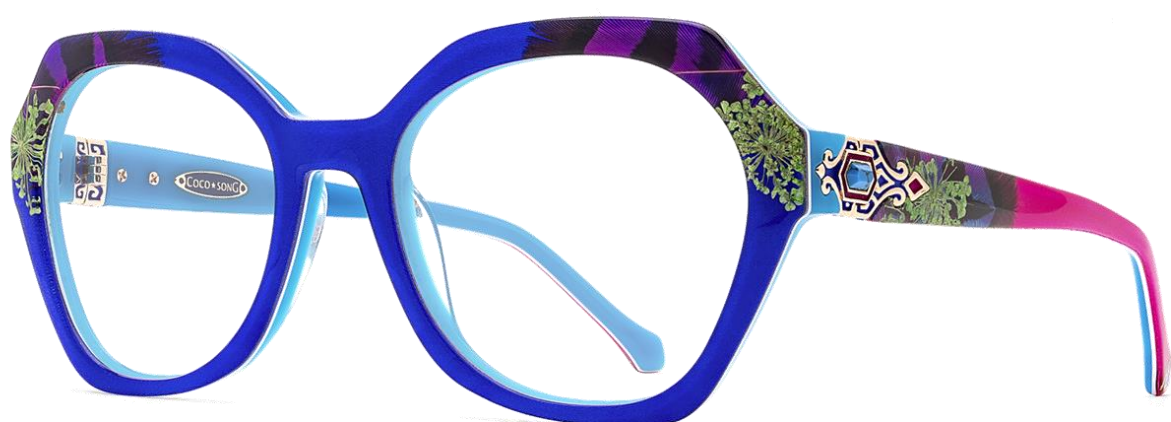

MERCHANDISING

EYEWEAR
ORIENTAL ART

Col. 01
54-19/140

Col. 02
54-19/140

Col. 03
54-19/140

- EYEWEAR
BABY DO
BAMBOO HEART
BANG BOOM
BETTER MAN
BLACK MUSTANG
BLESSSED GIRL
BLUE PHOENIX
DARK LOVE
DEEP FREEZE
DONT CHANGE
DOUBLE HAPPINESS
DUNE LADY
EVERYTHING PERFECT
FEEL BETTER
FORBIDDEN GARDEN
FROZEN TOPAZ
FUNNY EMPRESS
HAPPY CLOWNS
HOT LIPS
INDIVIDUAL SONG
KNIFE EDGE
LOAD LOVING
MAGIC GIPS
MEMORY FULL
MEMPHIS APRIL
MONKEY KNOT
MY SOUL
OPEN ARMS
ORIENTAL ART
PINK HORSE
PORCELAIN PEONY
RAINBOW BLUES
SOFT CAKE
STAR GAME
STRANGE LOVE
SWING ME
VELVET MOON
WATERFRONT COVER